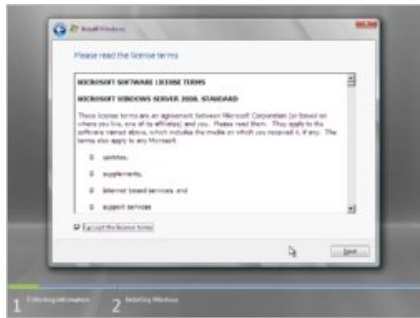

Boot up your Windows Server 2008 from DVD.

On the next screen just click **Install Now** button.

Select your version of Windows Server 2008 (**Full Installation**) and click **Next**.

Select **I accept the license terms** and click **Next**.