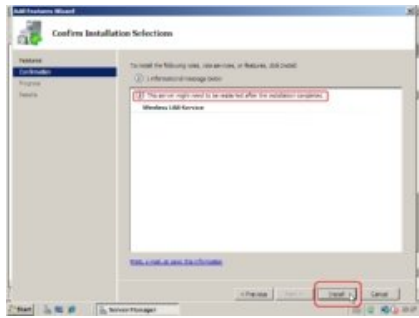

Scroll down to the bottom and find **Wireless LAN Service**. Check it and click **Next**.

Click on **Install**. After installation is finished you will need to restart your computer. Wireless Networking will be installed on your computer.