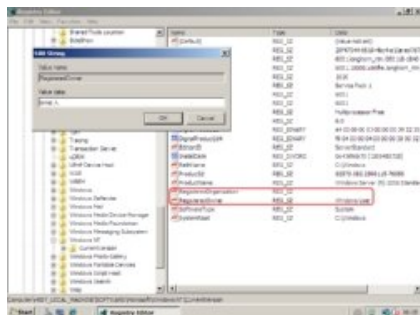

[Home] [Installation] [Post Setup] [New User & Autologon] [Owner Information] [Drivers] [IE Enhanced Security] [Wireless Network] [Sun Java] [Shutdown Tracker] [Sound Acceleration] [Desktop Experience] [Aero Themes] [Windows Search] [Adv.Configuration] [SuperFetch] [CTRL+ALT+DEL] [Other Services] [Tweaks] [Games] [Applications] [Downloads] [Forum] [Contact]

Computer Owner Information

EZGlide 350 Synthetic Ice

Skate as if you were on real ice!
Hockey stops, jumps, spins the same
www.ezglide350.com

AAA Hockey at it's best

Where the serious hockey player goes to School. Former NHL'ers
www.hockeyplayerinfo.com

Blank and Printed Pucks

Unbeatable prices. Fast turn-around
Quality Official Regulation Pucks.
www.officialgamepuck.com

Ads by Google

Windows Server 2008 is by default installed with windows user as a computer owner. To change your computer owner information you will need to do following:

Click **Start** -> **Run** and type **regedit**. Click **OK**.

Navigate to **HKEY_LOCAL_MACHINE** -> **SOFTWARE** -> **Microsoft** -> **Windows NT** -> **CurrentVersion**. Double click on **RegisteredOrganization** and **RegisteredOwner**. Enter your informations in **Value data** field.

To check if everything is fine click **Start** -> **Run** and type **winver**. About Windows will appear with new owner informations.