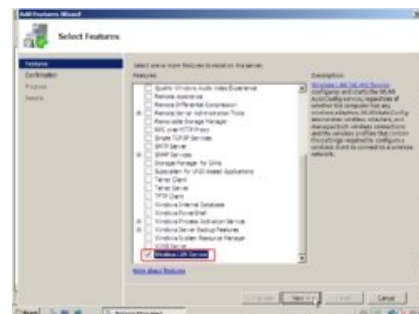

Scroll down to the bottom and find **Wireless LAN Service**. Check it and click **Next**.

Click on **Install**. After installation is finished you will need to restart your computer. Wireless Networking will be installed on your computer.