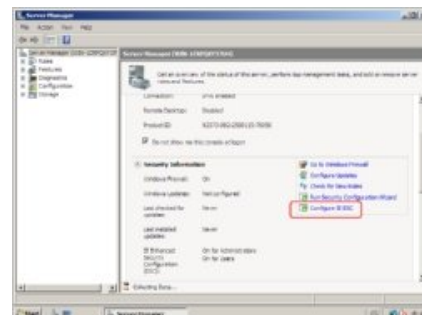

You now have a choice to disable it only for