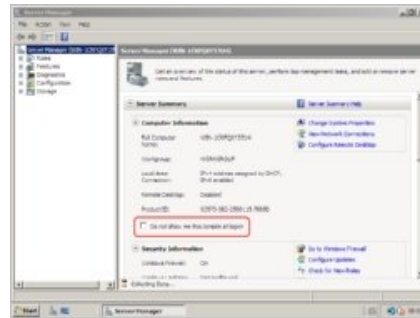

The first thing you should do is disable the **Server Manager** window, you don't want it nagging you everytime you boot up Windows. Do you?

Now let's move on to the next section, where you will create a new user account.

Ice and Skates Shop
We are deliver from Germany The
First-European Skate Shop
www.HockeyOffice.com

Quality Hockey Helmets
All The Brand Name Gear You Need,
At The Fantastic Prices You Want!
www.HockeyMonkey.com

Miracle USA Hockey Jersey
Officially Licensed 1980 USA Hockey
Miracle on Ice Team Hockey Jerseys
www.hockeyjerseysdirect.com

2010 NHL Draft Info
Hockey's Future has all your NHL Draft
info - absolutley free!
www.hockeyfuture.com

Ads by Google

Thanks goes out to these sites for supporting this site!

All trademarks mentioned on this page are the property of their respective owners
MSFN is not affiliated with Microsoft
Copyright © 2001-2010 msfn.org
Privacy Policy