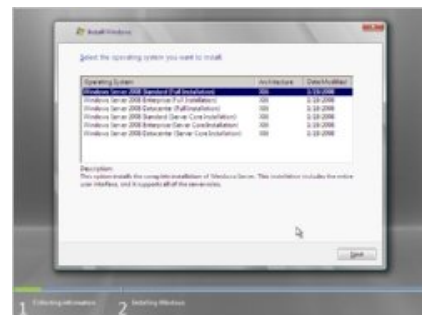

Hockey Training At Home

Practice On Your Own Home Rink
Increase Speed and Accuracy Quickly
www.IcePro.ca/HomeRink

Ads by Google

I'm sure you'll know how to install Windows Server 2008, its basically done the same way as Windows Vista. Let's move on!

Boot up your Windows Server 2008 from DVD.

On the next screen just click **Install Now** button.

Select your version of Windows Server 2008 (**Full Installation**) and click **Next**.

Select **I accept the license terms** and click **Next**.