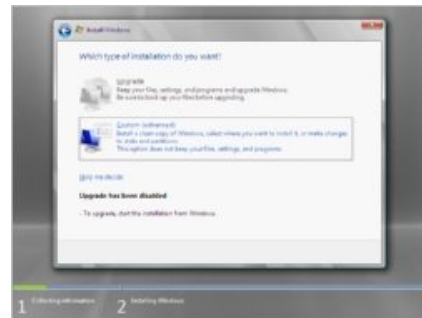

Boot up your Windows Server 2008 from DVD.

On the next screen just click **Install Now** button.

Select your version of Windows Server 2008 (**Full Installation**) and click **Next**.

Select **I accept the license terms** and click **Next**.

Choose the option **Custom (advanced)**.

Select the harddisk and partition where you want to install Windows Server 2008 and click **Next**.

Windows Server 2008 now installing.

After installation was finished your computer will restart and you will be prompted to change your password. **Changing your password is very important step**. Now let's move on to the next section.