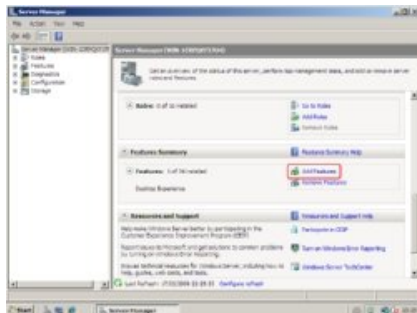

How to convert your Windows Server 2008... to a Workstation!

[Home] [Installation] [Post Setup] [New User & Autologon] [Owner Information] [Drivers] [IE Enhanced Security] [Wireless Network] [Sun Java] [Shutdown Tracker] [Sound Acceleration] [Desktop Experience] [Aero Themes] [Windows Search] [Adv.Configuration] [SuperFetch] [CTRL+ALT+DEL] [Other Services] [Tweaks] [Games] [Applications] [Downloads] [Forum] [Contact]

Enabling Wireless Network on Windows Server 2008

EZGlide 350 Synthetic Ice

Skate as if you were on real ice!
Hockey stops, jumps, spins the same
www.ezglide350.com

Custom Ministicks

Custom printed plastic ministicks
High quality at a great price!
www.officialgamepuck.com

The Best Hockey Training

Harrington College of Canada The
Place for Hockey. Former NHL'er
www.hockeyplayerinfo.com

Ads by Google

Click **Start -> Administrative Tools -> Server Manager.**